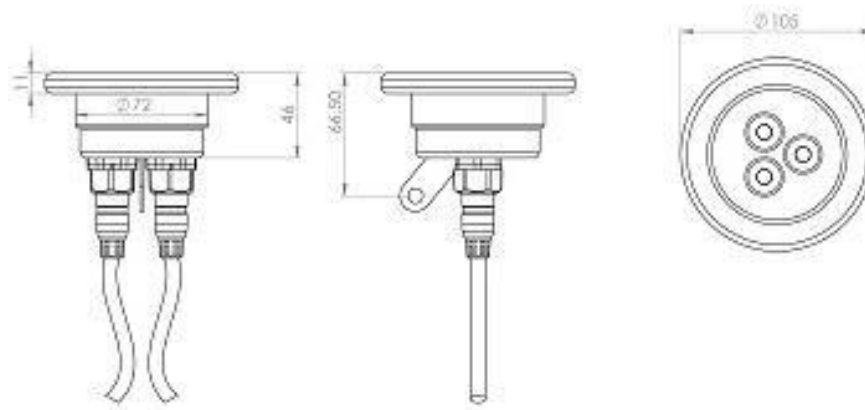

SPOT 03 MODEL 3 POWER LED UNDER WATER LIGHTS TECHNICAL DATA SHEET

Introduction

RGB power LED bulb, central integrated, AISI 304 quality stainless steel body. Single cable union. Outlet at back. With **2 core 50 cm** Cable.

Dimensions

Technical Parameters:

Code	Led Quantity	Voltage (V)	Power Consumption (W)	Light Intensity (lm)	Cable Length (m)	Cable Wire	Light Angle
16431	3	12 AC	4	390	0,5	2	140°